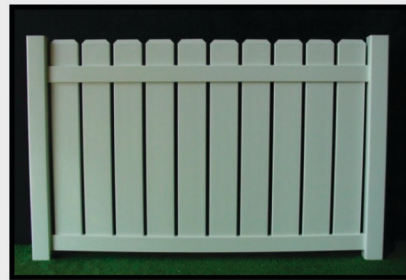

SEMI-PRIVACY: 6' or 8' Sections 36", 48", 60"* or 72"* H *(Has 3 Rails)

MONTICELLO

SHADOW BOX

WESTFIELD

SHADOW BOX WITH LATTICE

HAMILTON

SHERIDAN

Distributed By:

GATES

CONTEMPORARY: 6' or 8' Sections, 36", 48", 60"* or 72"* H *(Has 3 Rails)

FREEPORT

BAYONET

HANOVER

FREEPORT

MARCO

CLASSIC: Only 6' Sections, 36", 48", 60"* or 72"* H *(Has 3 Rails)