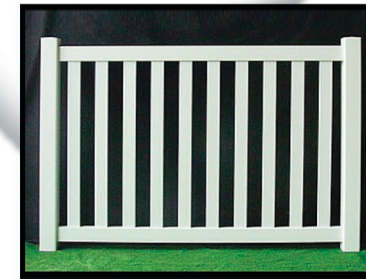

GATES

CONTEMPORARY: 6' or 8' Sections, 36", 48", 60"* or 72"* H *(Has 3 Rails)

FREEPORT

BAYONET

HANOVER

FREEPORT

MARCO

CLASSIC: Only 6' Sections, 36", 48", 60"* or 72"* H *(Has 3 Rails)

KINGSWOOD

SANIBEL CONCAVE

ASHLAND

SANIBEL

SEBRING