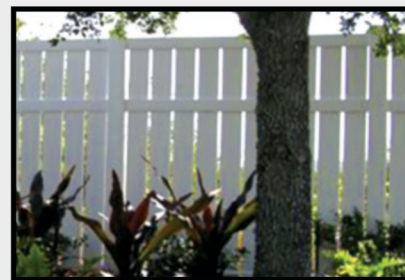

SEMI-PRIVACY: 6' or 8' Sections 36", 48", 60"* or 72"* H *(Has 3 Rails)

MONTICELLO

SHADOW BOX

WESTFIELD

SHADOW BOX WITH LATTICE

HAMILTON

SHERIDAN

Distributed By: