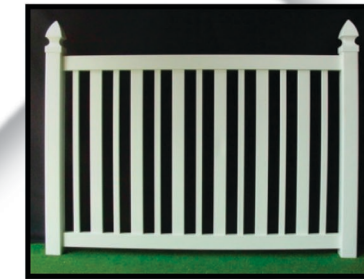

GATES

CONTEMPORARY: 6' or 8' Sections, 36", 48", 60"* or 72"* H *(Has 3 Rails)

FREEPORT

BAYONET

HANOVER

FREEPORT

MARCO

CLASSIC: Only 6' Sections, 36", 48", 60"* or 72"* H *(Has 3 Rails)