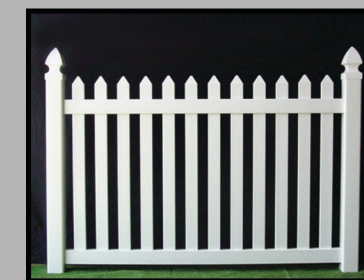

PRIVACY: 6' or 8' Sections, 36", 48", 60", 72", 84"* or 96"* H *(Has 3 Rails)

ACCESSORIES

CONTEMPORARY: 6' or 8' Sections, 36", 48", 60"* or 72"* H *(Has 3 Rails)

CLASSIC: Only 6' Sections, 36", 48", 60"* or 72"* H *(Has 3 Rails)

SANIBEL