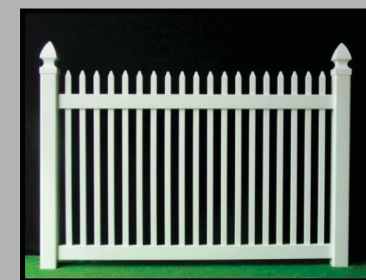

GATES

CONTEMPORARY: 6' or 8' Sections, 36", 48", 60"* or 72"* H *(Has 3 Rails)

FREEPORT

BAYONET

HANOVER

FREEPORT

MARCO

CLASSIC: Only 6' Sections, 36", 48", 60"* or 72"* H *(Has 3 Rails)

KINGSWOOD

SANIBEL CONCAVE

ASHLAND

SANIBEL

SEBRING