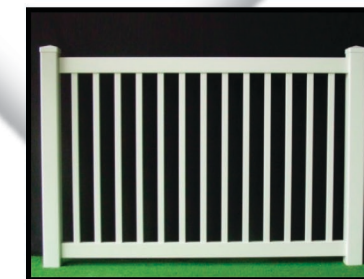

GATES

CONTEMPORARY: 6' or 8' Sections, 36", 48", 60"* or 72"* H *(Has 3 Rails)

FREEPORT

BAYONET

HANOVER

FREEPORT

MARCO

CLASSIC: Only 6' Sections, 36", 48", 60"* or 72"* H *(Has 3 Rails)